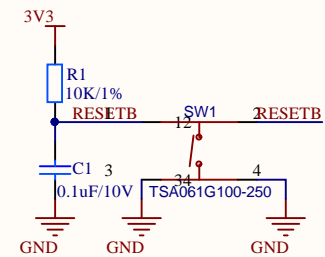

Indicator Light

Key Detection Circuit

Reset Button

Indicator Interface And Button Detection And Reset Button Interface

Title		
Size	Number	Revision
A4		
Date:	2021/10/14	Sheet of
File:	F:\工作资料\冰箱除味剂灯板 - 英文	Drawn by: