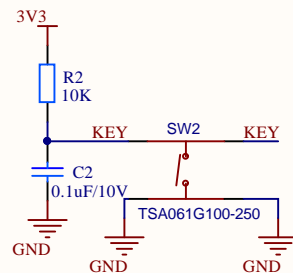

Indicator Light

Key Detection Circuit

Reset Button

Indicator Interface And Button Detection And Reset Button Interface

Title		
Size	Number	Revision
A4		
Date:	2021/10/14	Sheet of
File:	F:\工作资料\冰箱除味剂灯板 - 英文	Drawn by: