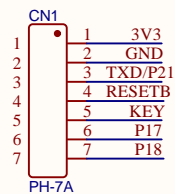

Indicator Light

Key Detection Circuit

Reset Button

Indicator Interface And Button Detection And Reset Button Interface

Title		
Size	Number	Revision
A4		
Date:	2021/10/14	Sheet of
File:	F:\工作资料\冰箱除味剂灯板 - 英文	Drawn by: