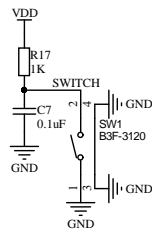

USB2.0

Infrared_Receive

Infrared_Transmit

WIFI_LED

Night_Light

Switch