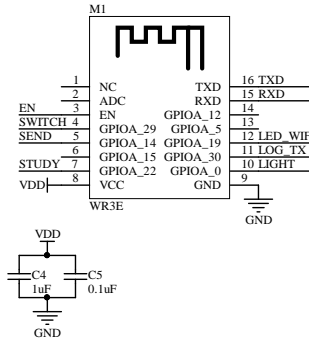

USB2.0

Infrared_Receive

Infrared_Transmit

WIFI_LED

Night_Light

Switch