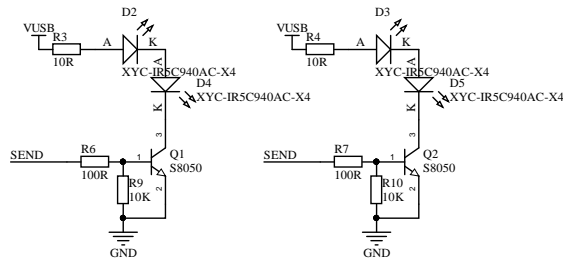

USB2.0

Infrared_Receive

Infrared_Transmit

WIFI_LED

Night_Light

Switch