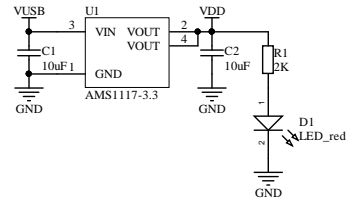

USB2.0

Infrared_Receive

Infrared_Transmit

WIFI_LED

Night_Light

Switch