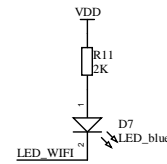

USB2.0

Infrared_Receive

Infrared_Transmit

WIFI_LED

Night_Light

Switch