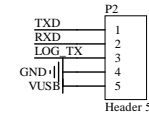

USB2.0

Infrared_Receive

Infrared_Transmit

WIFI_LED

Night_Light

Switch