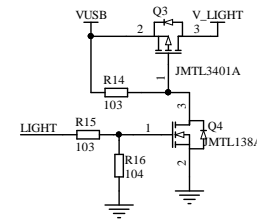

USB2.0

Infrared_Receive

Infrared_Transmit

WIFI_LED

Night_Light

Switch