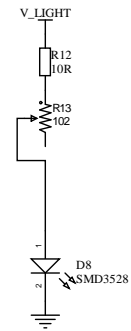

USB2.0

Infrared_Receive

Infrared_Transmit

WIFI_LED

Night_Light

Switch