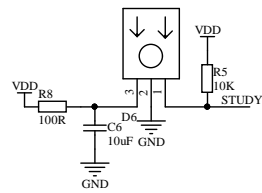

USB2.0

Infrared_Receive

Infrared_Transmit

WIFI_LED

Night_Light

Switch